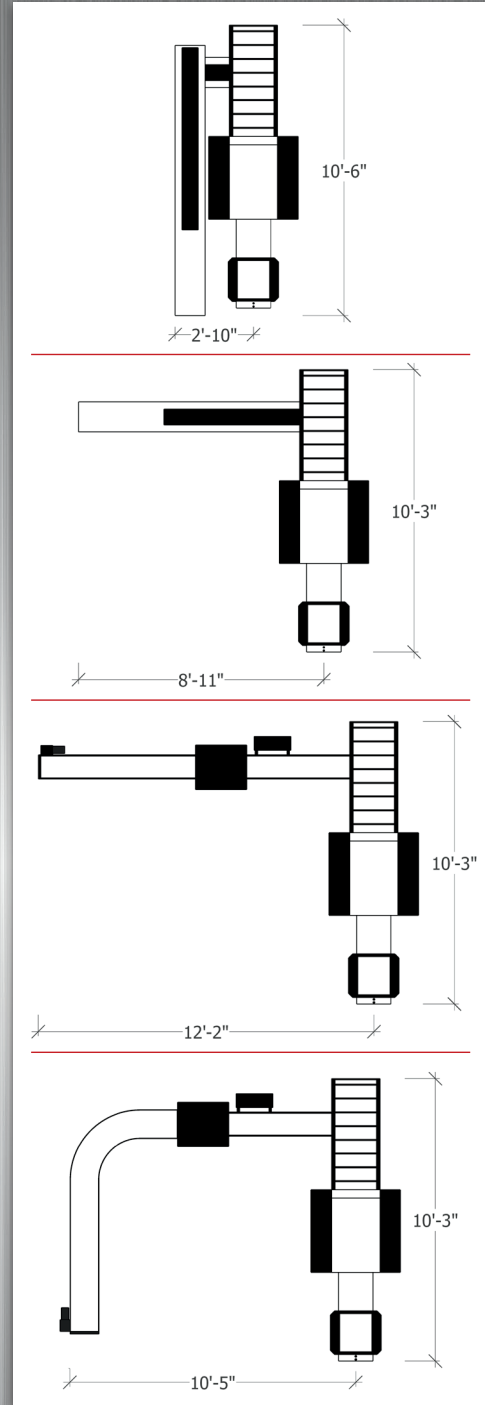

Layout Options

Left Hand & Right Hand Layouts Available.
Layouts Shown are Standard Left Hand.

Custom Designs Available Upon Request!

Radius
Takeaway
Options

Infeed
Accumulator
Options

70 CPH Farmpacker

Made in U.S.A.