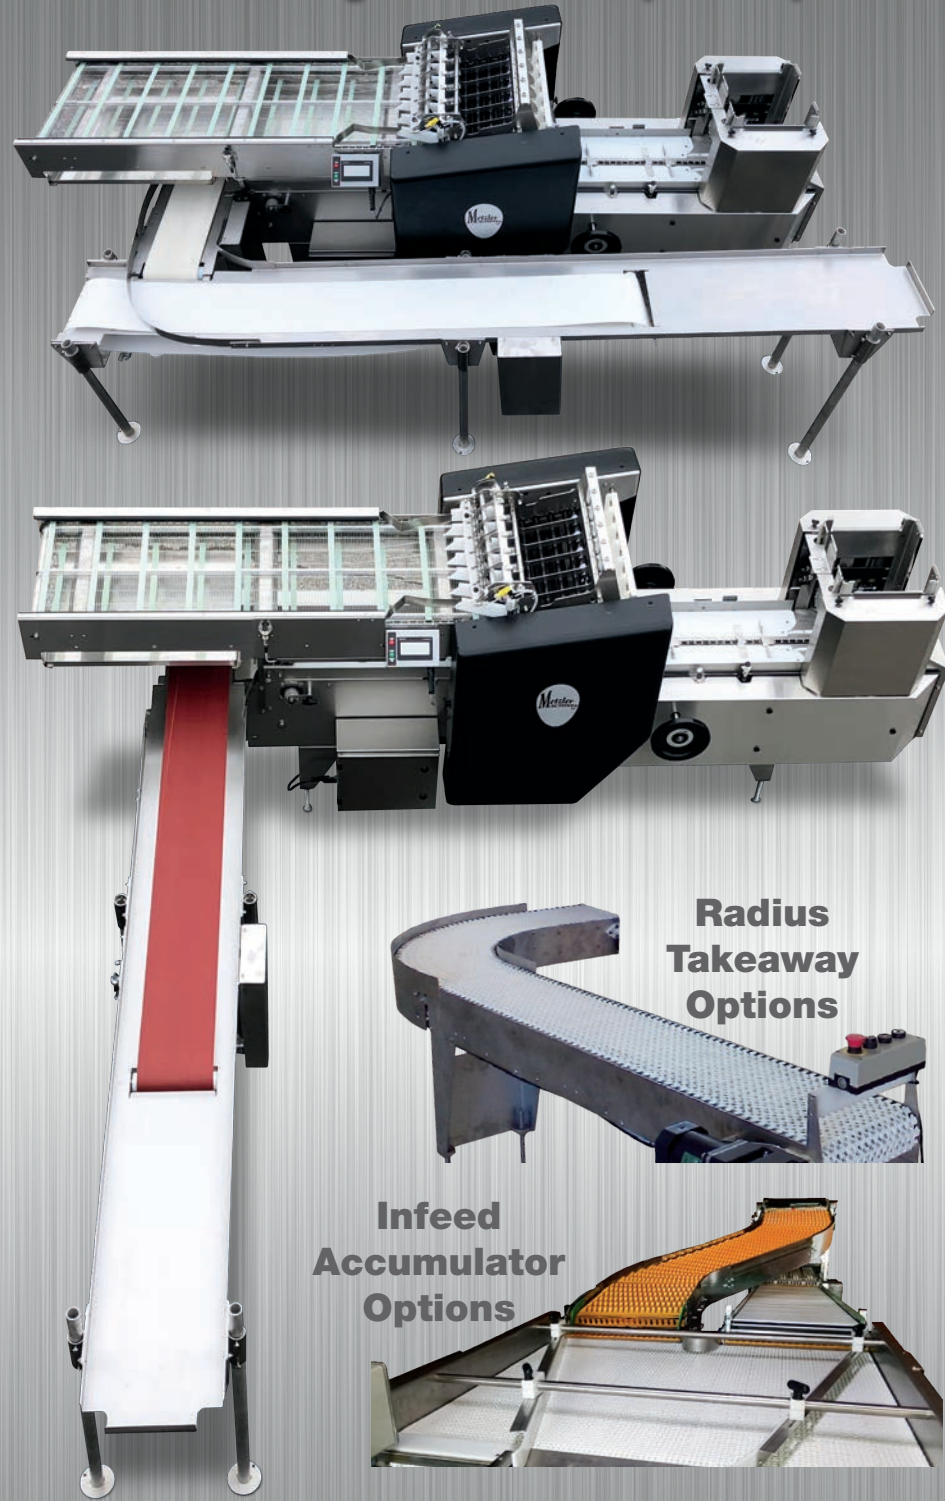

Layout Options

Left Hand & Right Hand Layouts Available.
Layouts Shown are Standard Left Hand.

Custom Designs Available Upon Request!

Radius
Takeaway
Options

Infeed
Accumulator
Options

70 CPH Farmpacker

Made in U.S.A.

70 CPH Farmpacker UTILIZING TIME-PROVEN DESIGN

Touch Screen TECHNOLOGY

Utilizing highly respected Mitsubishi PLC & Touch Screen.
Variable speed up to 25,200 eggs/hr.
Resettable cases packed counter.

User friendly control includes hands-free Pause/Reset functions via Foot Pedal.

Easily removable stainless steel drip trays

Unique adjustable egg gate design.

Denester easily adjusted to various flat designs

Packer timing is clearly marked for easy adjustment.

Brushless, inverter-duty motor for reliable, low maintenance operation.