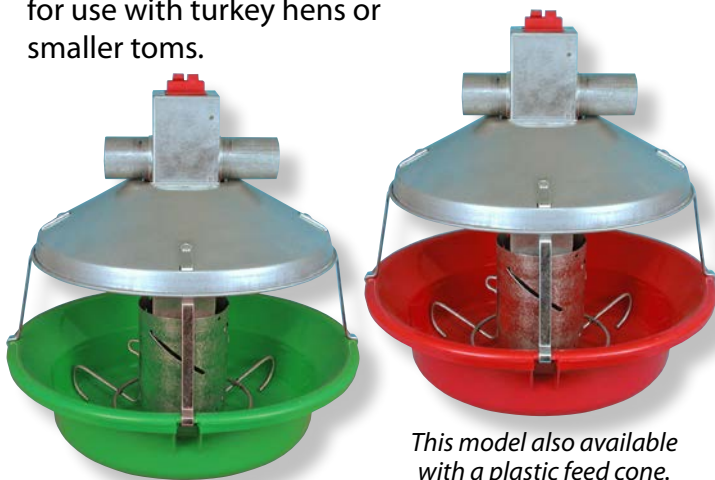

- Proven durability for use with turkeys of 45 pounds (20.4 kg) and up.
- Better feed conversion – wide feed saver lip and feed saver ring help retain feed in pan, while larger pan-to-shield opening encourages birds to keep their heads in the feeder for less feed spillage.
- Save labor when flooding pans or lowering feed levels with Chore-Time's time-tested central winching system.
- Better feed flow for today's high-fat feeds is provided by the combination of Chore-Time's large-diameter, welded-seam tube and easy-to-clean plastic pan.

## MODEL ATF™ Feeder Combinations

		Metal Cone	Green Plastic Cone
<b>MODEL ATF™ PLUS Feeder</b>	Red pan	X	X
	Green pan	X	X
<b>Original MODEL ATF™ Feeder</b>	Red pan	X	X
	Green pan	X	X

Chore-Time's MODEL ATF™ PLUS Feeder is available in a variety of configurations:

- Chore-Time's MODEL ATF™ PLUS Feeders feature more head room for larger turkeys and are available in the configurations shown here.

Chore-Time's MODEL ATF™ PLUS Feeder

- Chore-Time also has the original MODEL ATF™ Feeder – the shorter "original" feeder is ideal for use with turkey hens or smaller toms.