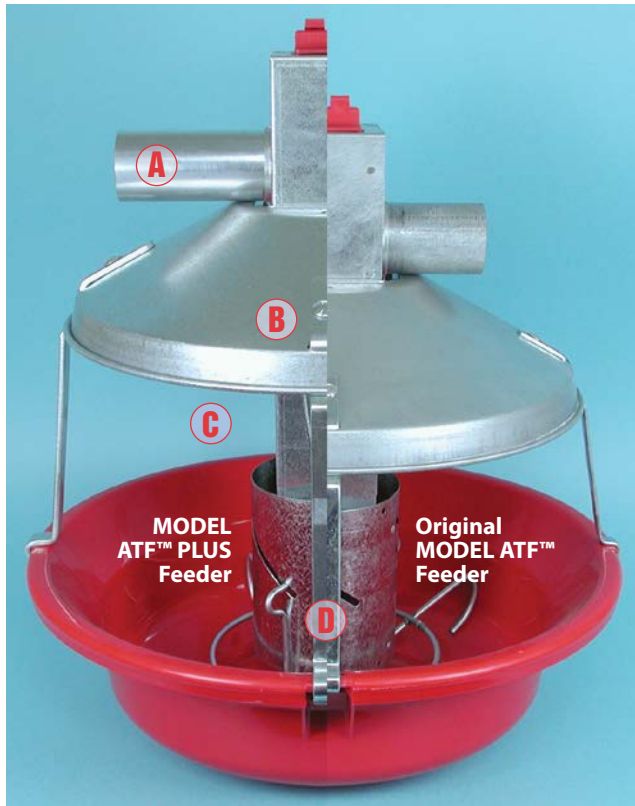

MODEL ATF™ PLUS Feeder

Proven Reliability PLUS Added Strength and Size for Today's Bigger Birds

Let's grow together™