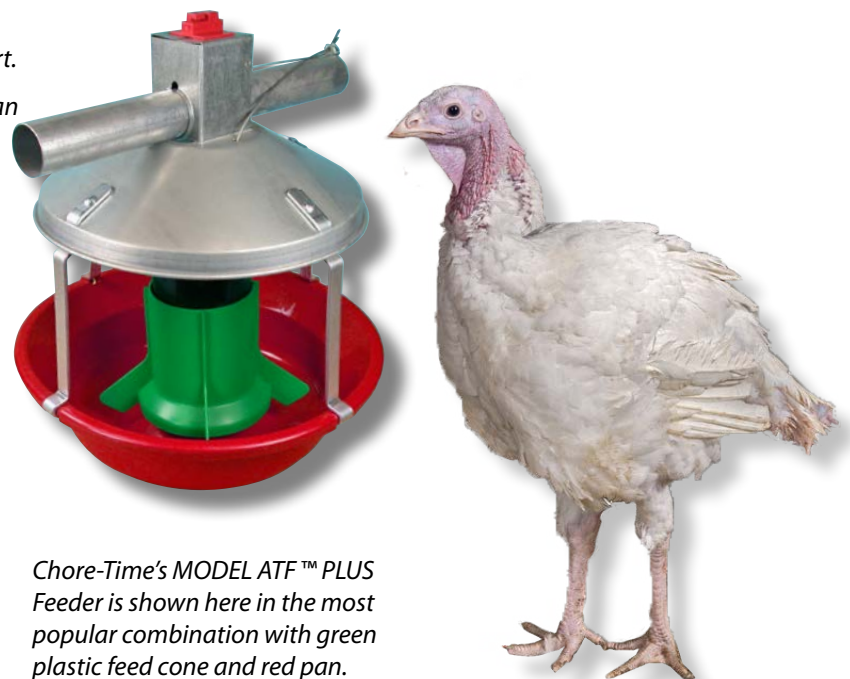

## Proven Reliability PLUS Added Strength and Size for Today's Bigger Birds

Let's grow together™

Chore-Time's MODEL ATF™ PLUS Feeder retains all the reliability, ruggedness, and quality that the industry has come to appreciate about Chore-Time's famous MODEL ATF™ Feeder, PLUS even greater benefits for you:

- Proven durability for use with turkeys of 45 pounds (20.4 kg) and up.
- Better feed conversion – wide feed saver lip and feed saver ring help retain feed in pan, while larger pan-to-shield opening encourages birds to keep their heads in the feeder for less feed spillage.
- Save labor when flooding pans or lowering feed levels with Chore-Time's time-tested central winching system.
- Better feed flow for today's high-fat feeds is provided by the combination of Chore-Time's large-diameter, welded-seam tube and easy-to-clean plastic pan.

(A) Tube is two inches (51 mm) higher – big turkeys walk under the feeder line more easily.

(B) Turkey tough connection from shield to pan support.

(C) Two inches (51 mm) more eating space between pan and shield means birds have easier access to feed and waste less.

(D) Heavy-duty feeder includes thicker pan supports that lock the feed pan in place.

Chore-Time's MODEL ATF™ PLUS Feeder is shown here in the most popular combination with green plastic feed cone and red pan.