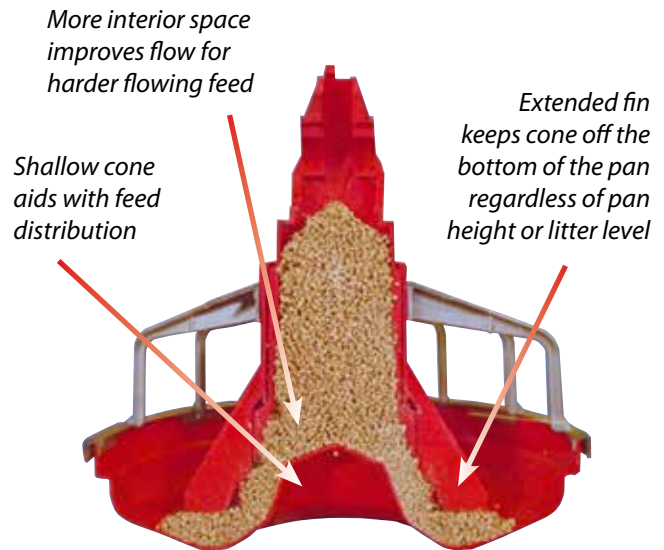

MODEL C2® PLUS Broiler Feeders

Let's grow together®

Featuring the Extended Fin Model of the Well-Known Chore-Time® Original Feeder

Extended Fin Model Helps Maintain Feed Flow

- Longer anti-rake fins keep the cone off the bottom of the pan – permits more feed in the pan when the windows are closed with the pan on the floor.
- Fixed height at the bottom helps maintain feed flow at all times, regardless of pan height or litter level.
- Unique pan profile uses a shallow cone molded into the center of the pan. This short raised area within the upper feed cone aids with feed distribution, both through the flood windows and into the pan.
- All Chore-Time Model C2® Plus feeder pans feature Chore-Time's extended five-year prorated warranty. (See Chore-Time's full written warranty for complete warranty details.)

Chore-Time's MODEL C2® PLUS Extended Fin Feeder

Gets Birds Off to a Good Start from Day One

- **Chick-friendly** 14-spoke grill design lets birds exit pans easily.
- **Shallow pan option** reduces the need for feed trays and extra labor when starting birds.
- **Optional feed windows** fill pans high with feed to attract chicks.
- **All-plastic construction** with ultra-violet protection and reinforced eating and cone wear areas.

Easy-To-Read
Feed Level
Settings

Keeps Birds Growing with Top Feed Conversion

- **Feed-saving features** include Chore-Time's "V"-shaped pan bottom design, double pan lip and anti-rake fins.
- **A reinforced eating area** provides greater strength in the pan bottom.
- **Easy-to-read feed level settings** make it simple to adjust the feed level as birds grow.